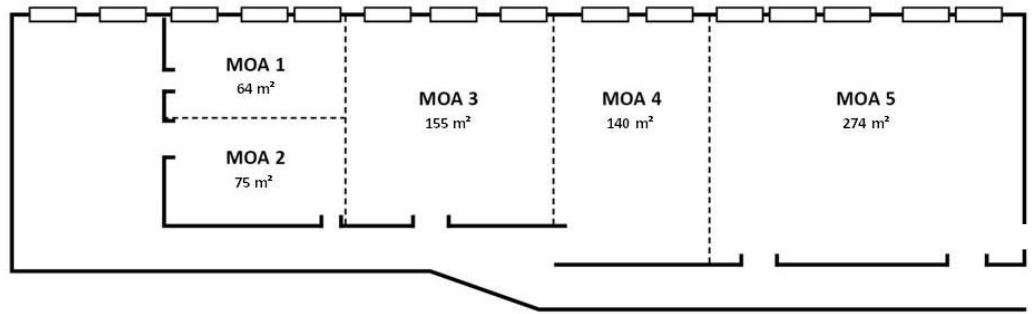

FLOOR PLAN

CONVENTION CENTER

FIRST FLOOR

MOA 1-5

natural daylight
air conditioning
LED-light concept
digital signage
ceiling height (4,00 m)
automobile accessible
separate entrance possible

MOA 6-10

air conditioning
automobile accessible
ceiling height (4,00 m)
separate entrance possible

CONVENTION CENTER

THIRD FLOOR

MOA 11-17

air conditioning
terrace access
ceiling height (3,10 m)